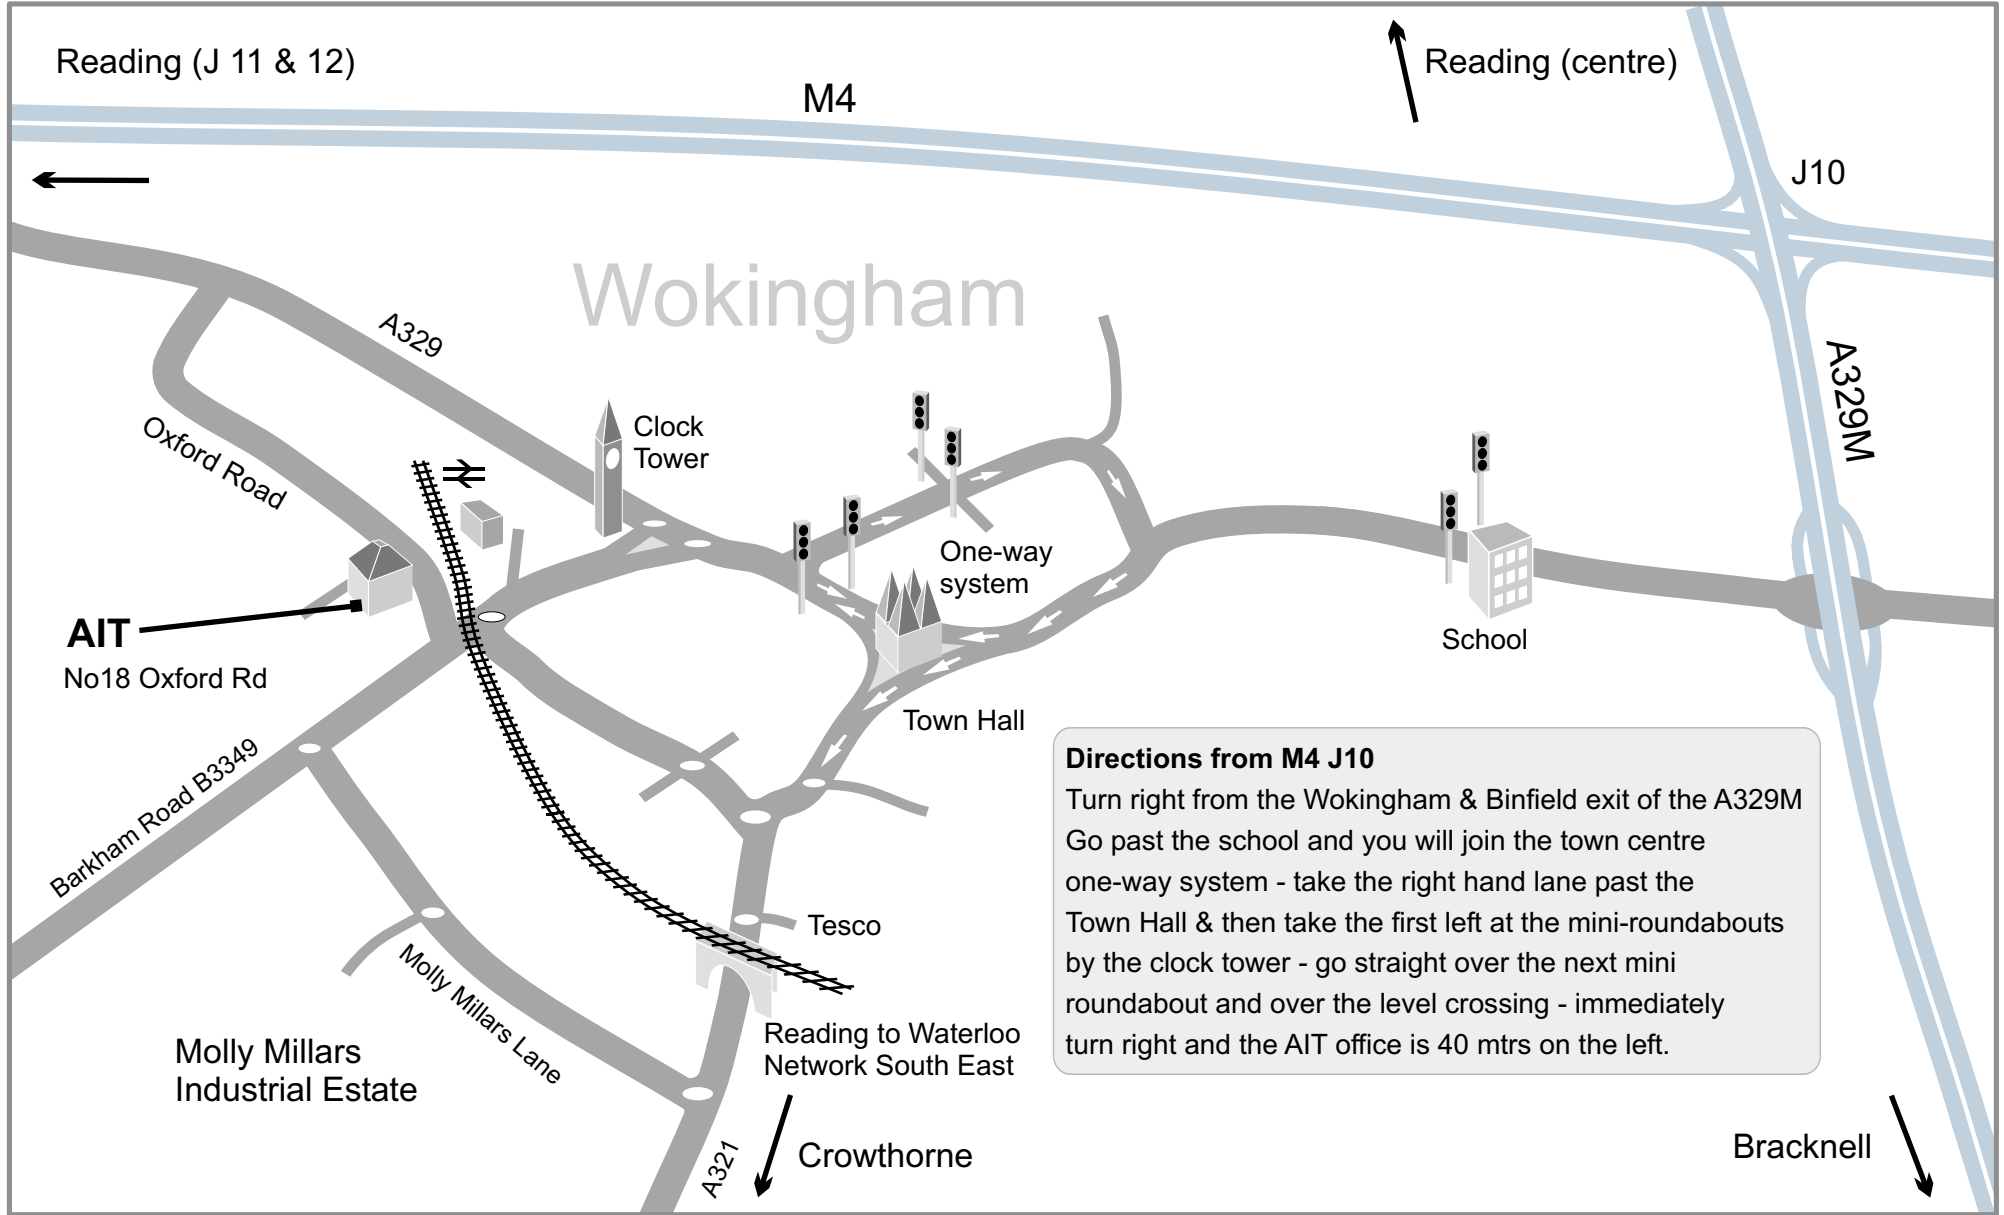

AIT Marketing Associates Ltd

18 Oxford Road
Wokingham
Berkshire
RG41 2XY

Tel: 0118 979 0005
Fax: 0118 979 0006
cp@ait-uk.com
www.ait-uk.com

Directions from M4 J10
Turn right from the Wokingham & Binfield exit of the A329M
Go past the school and you will join the town centre
one-way system - take the right hand lane past the
Town Hall & then take the first left at the mini-roundabouts
by the clock tower - go straight over the next mini
roundabout and over the level crossing - immediately
turn right and the AIT office is 40 mtrs on the left.